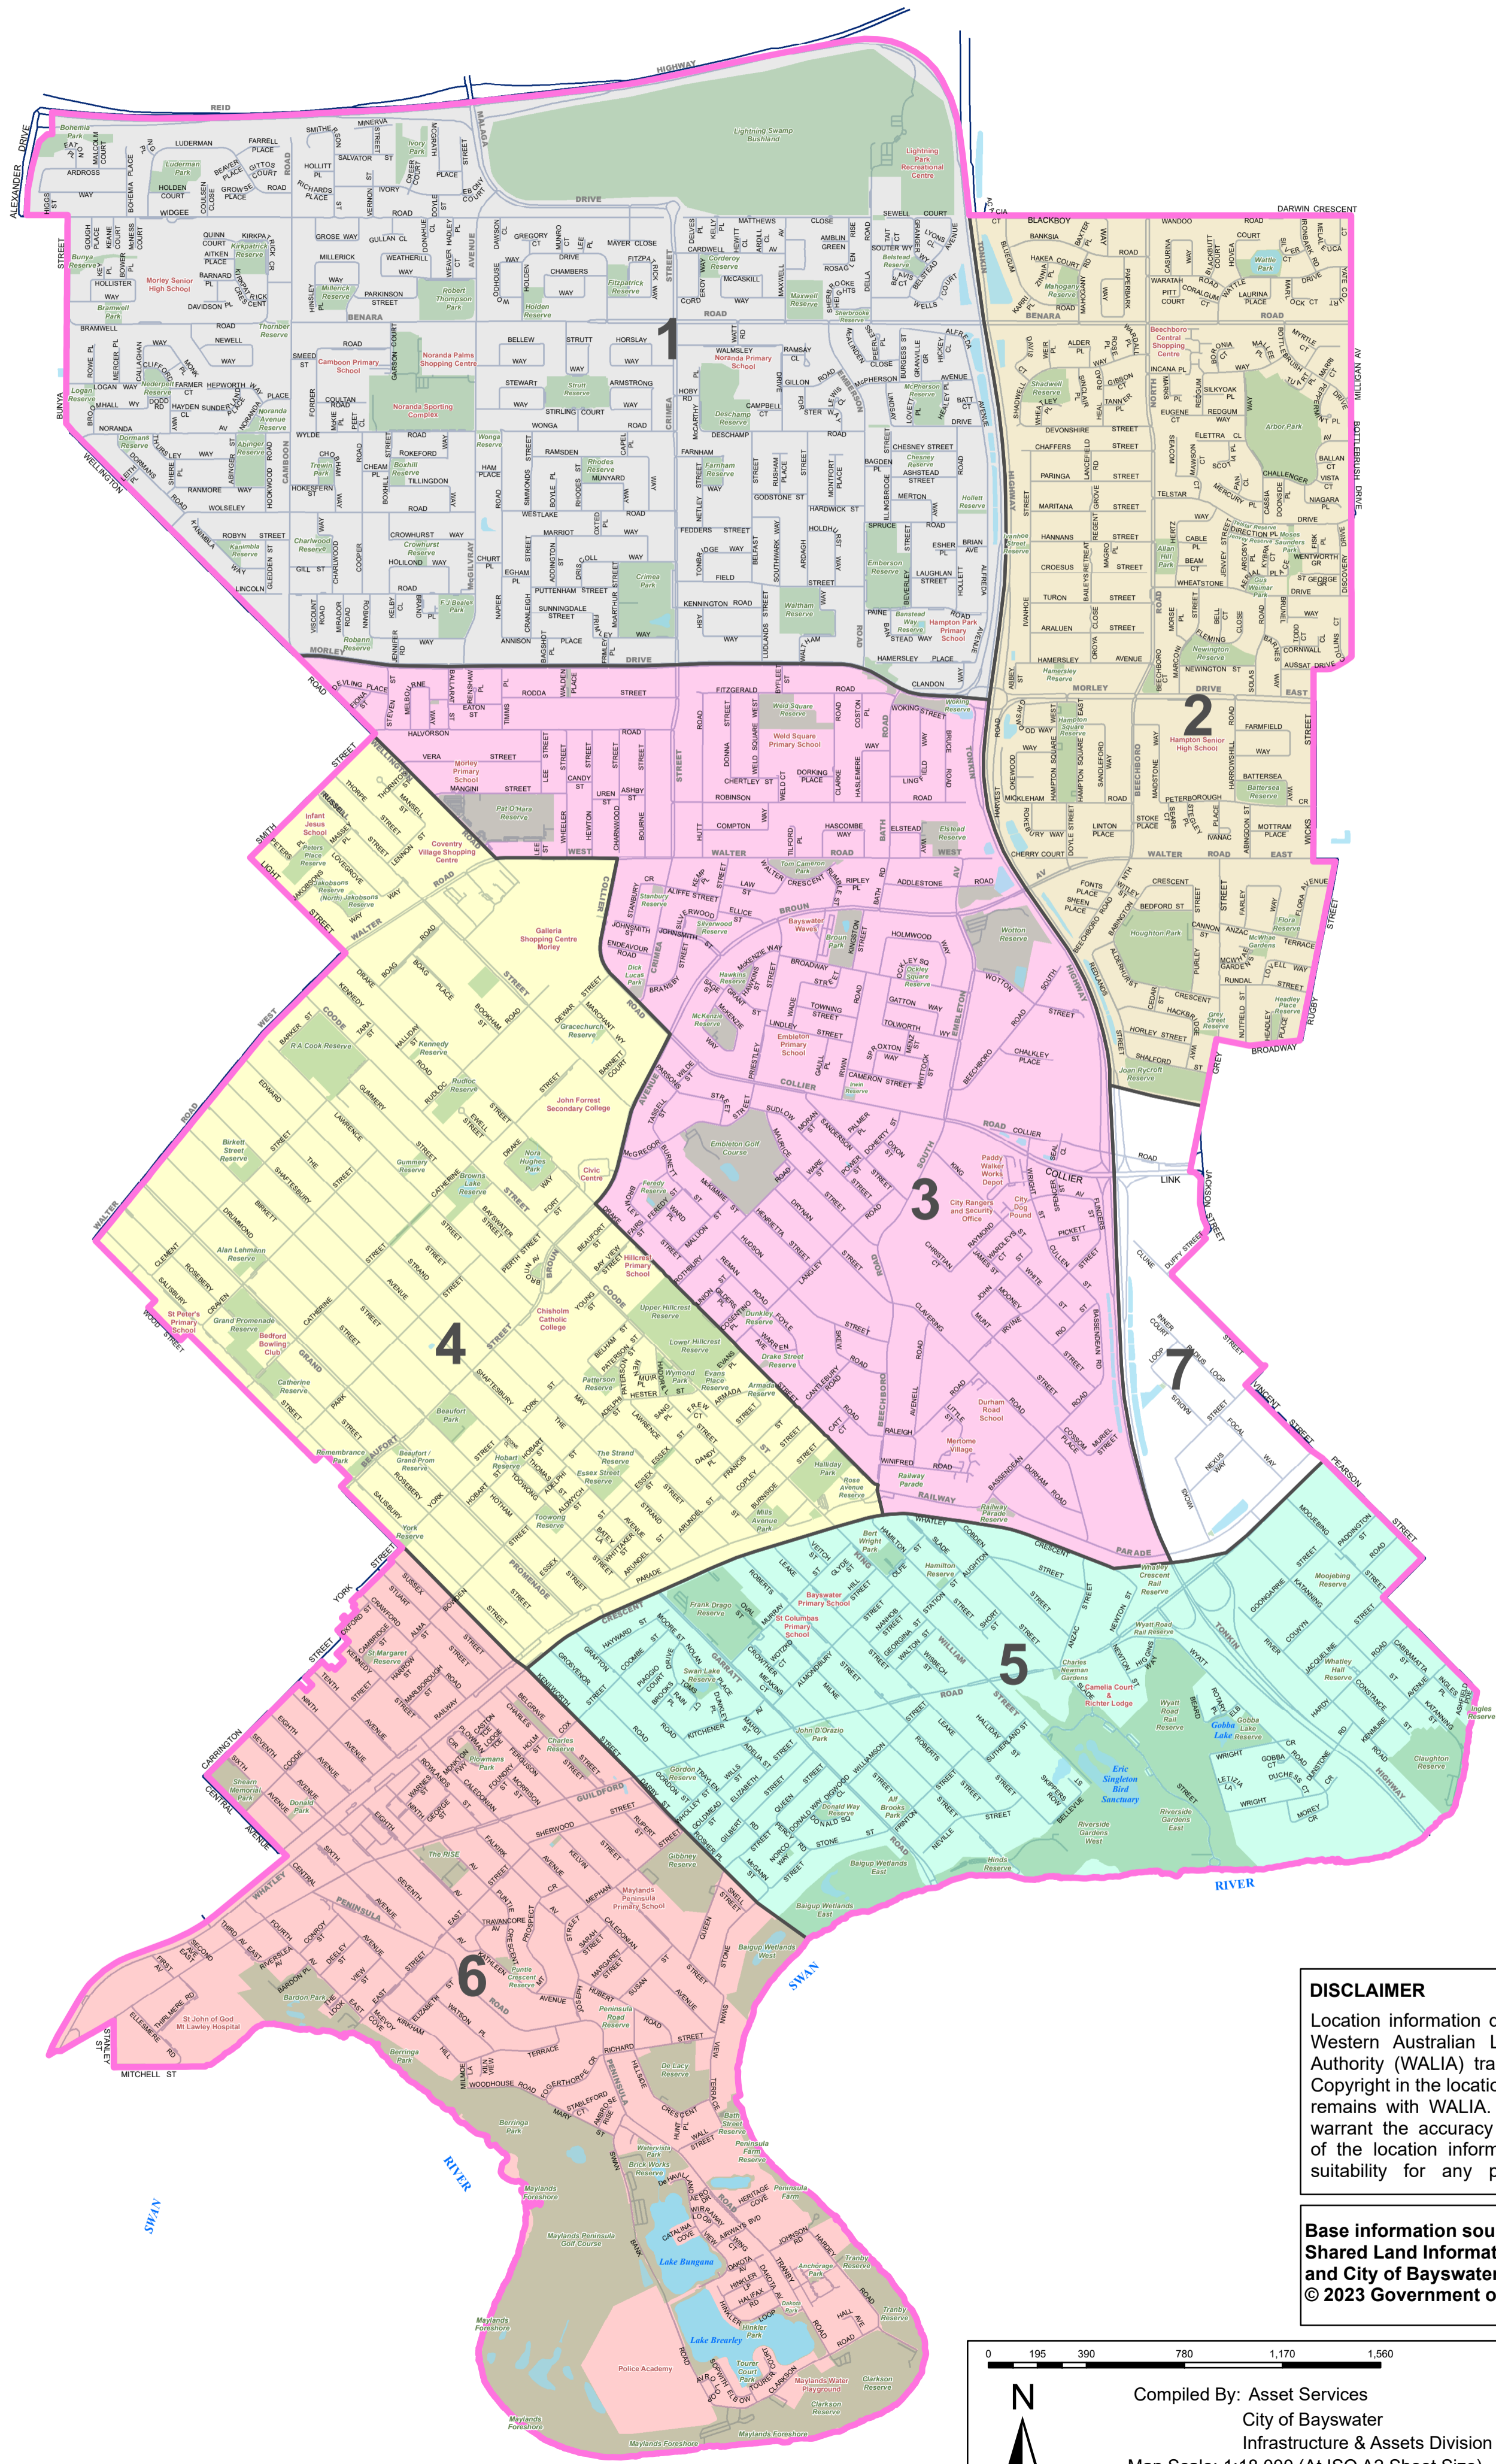

STREET TREE PLANTING PROGRAM

DISCLAIMER
 Location information data licensed from Western Australian Land Information Authority (WALIA) trading as Landgate. Copyright in the location information data remains with WALIA. WALIA does not warrant the accuracy or completeness of the location information data or its suitability for any particular purpose.

Base information sourced from Shared Land Information Platform (SLIP) and City of Bayswater.
 © 2023 Government of Western Australia

0 195 390 780 1,170 1,560
 Meters

 Compiled By: Asset Services
 City of Bayswater
 Infrastructure & Assets Division
 Map Scale: 1:18,000 (At ISO A2 Sheet Size)
 Plot Date: July 2023