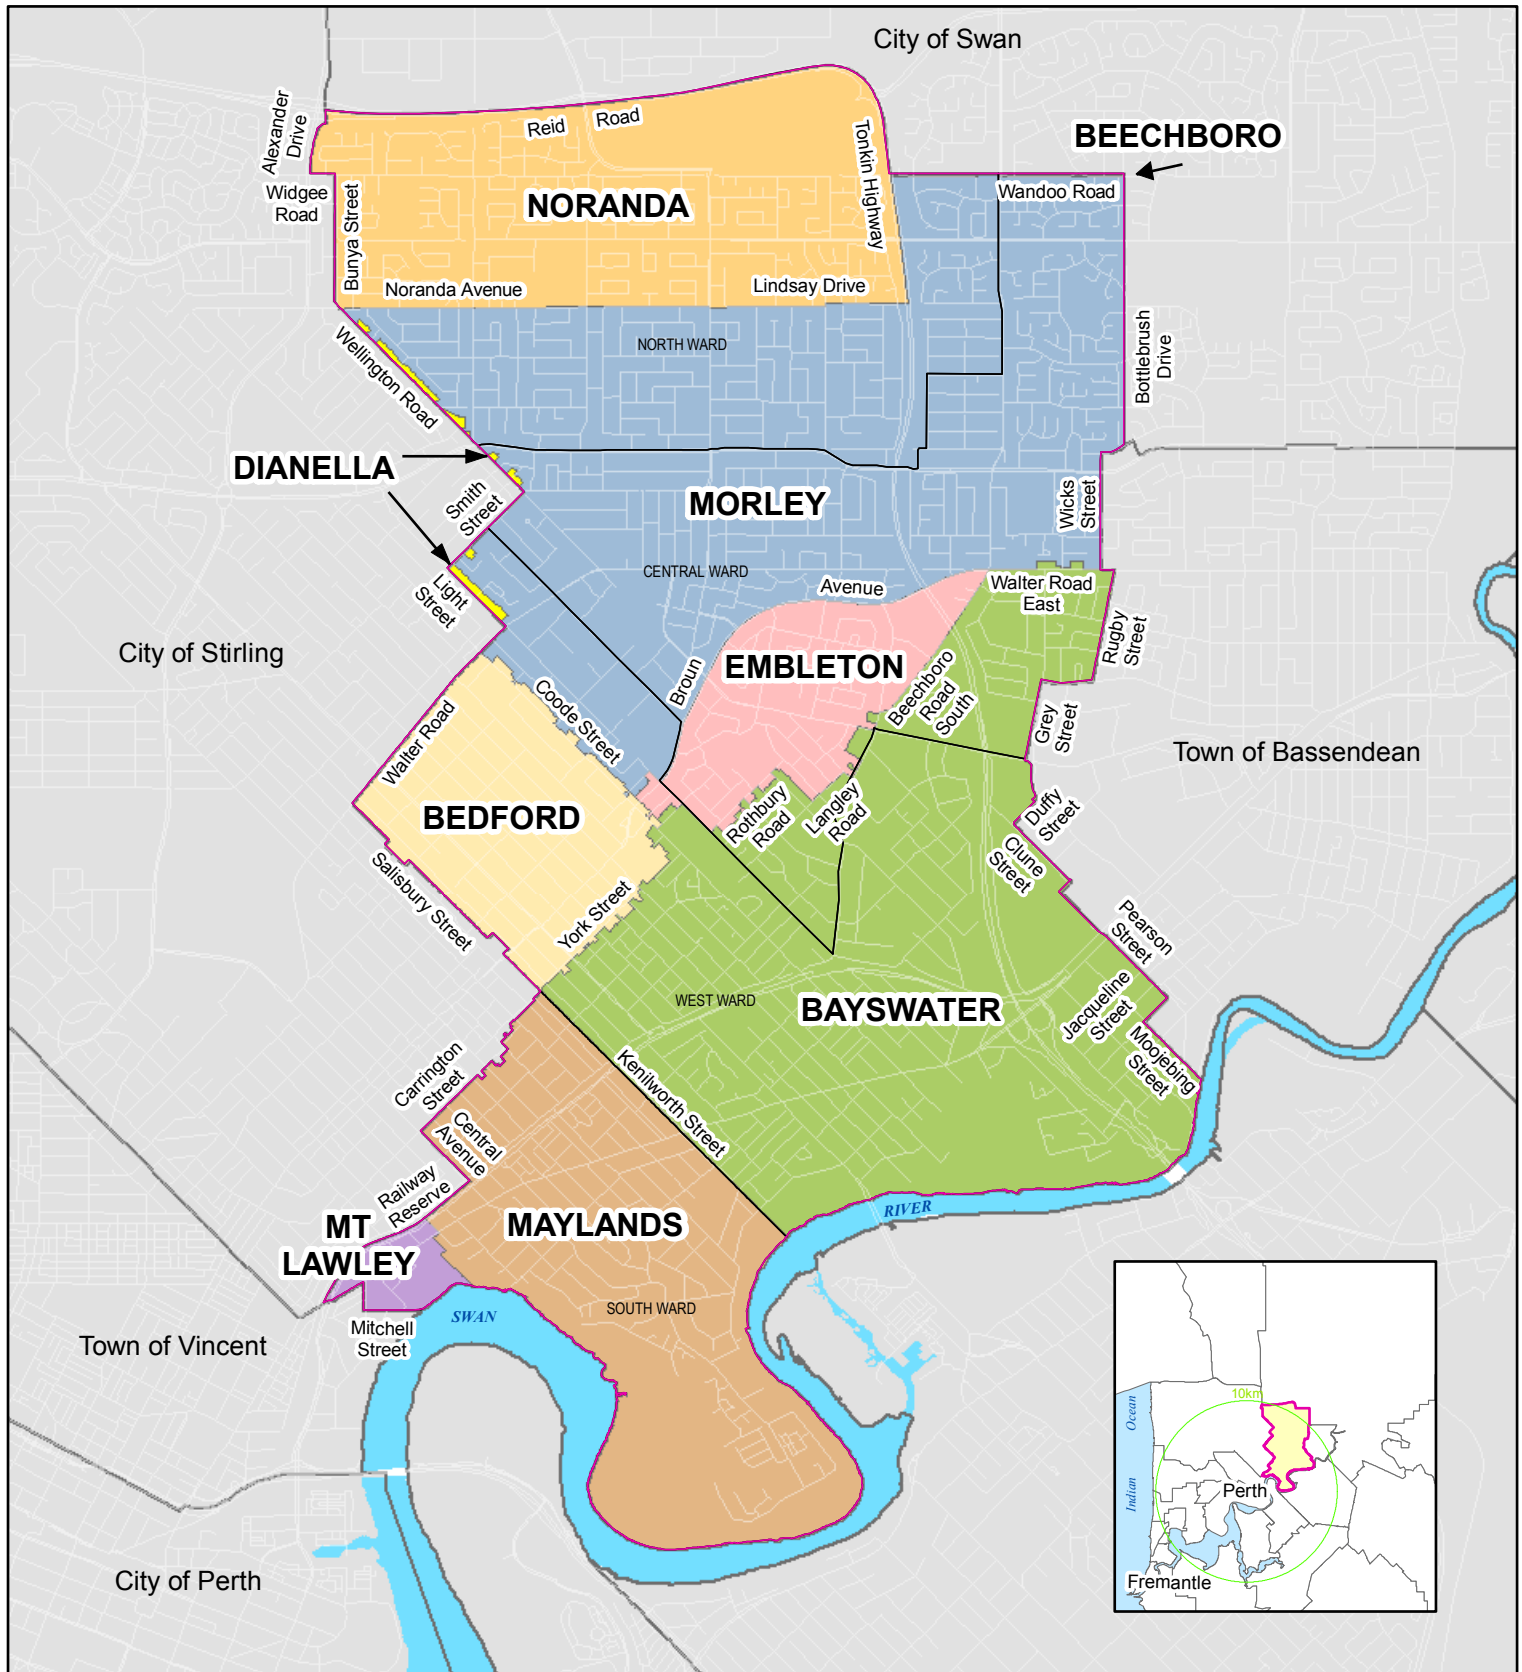

City of Bayswater, Perth WA - Suburbs 2018

Legend		
■ BAYSWATER Area 9.83km ² Part Central Ward Part West Ward	■ DIANELLA (Pt) Area 0.07km ² Part North Ward Part Central Ward Part West Ward	■ MORLEY (Pt) Area 10.39km ² Part North Ward Part Central Ward Part West Ward
■ BEDFORD Area 2.33km ² Part West Ward	■ EMBLETON 1.71km ² Part Central Ward Part West Ward	■ MT LAWLEY (Pt) Area 0.31km ² Part South Ward
■ BEECHBORO (Pt) Area 0.01km ² Part Central Ward Part North Ward	■ MAYLANDS Area 4.99km ² Part South Ward	■ NORANDA Area 4.93km ² North Ward

City of Bayswater Suburb Layout

0 0.375 0.75 1.5 2.25 3 Kilometers

Compiled by: Geographic Services
City of Bayswater

Map Scale: 1:49:000 (at ISO A4 sheet size)

Source data -
WA Land Information Authority SLIP 188