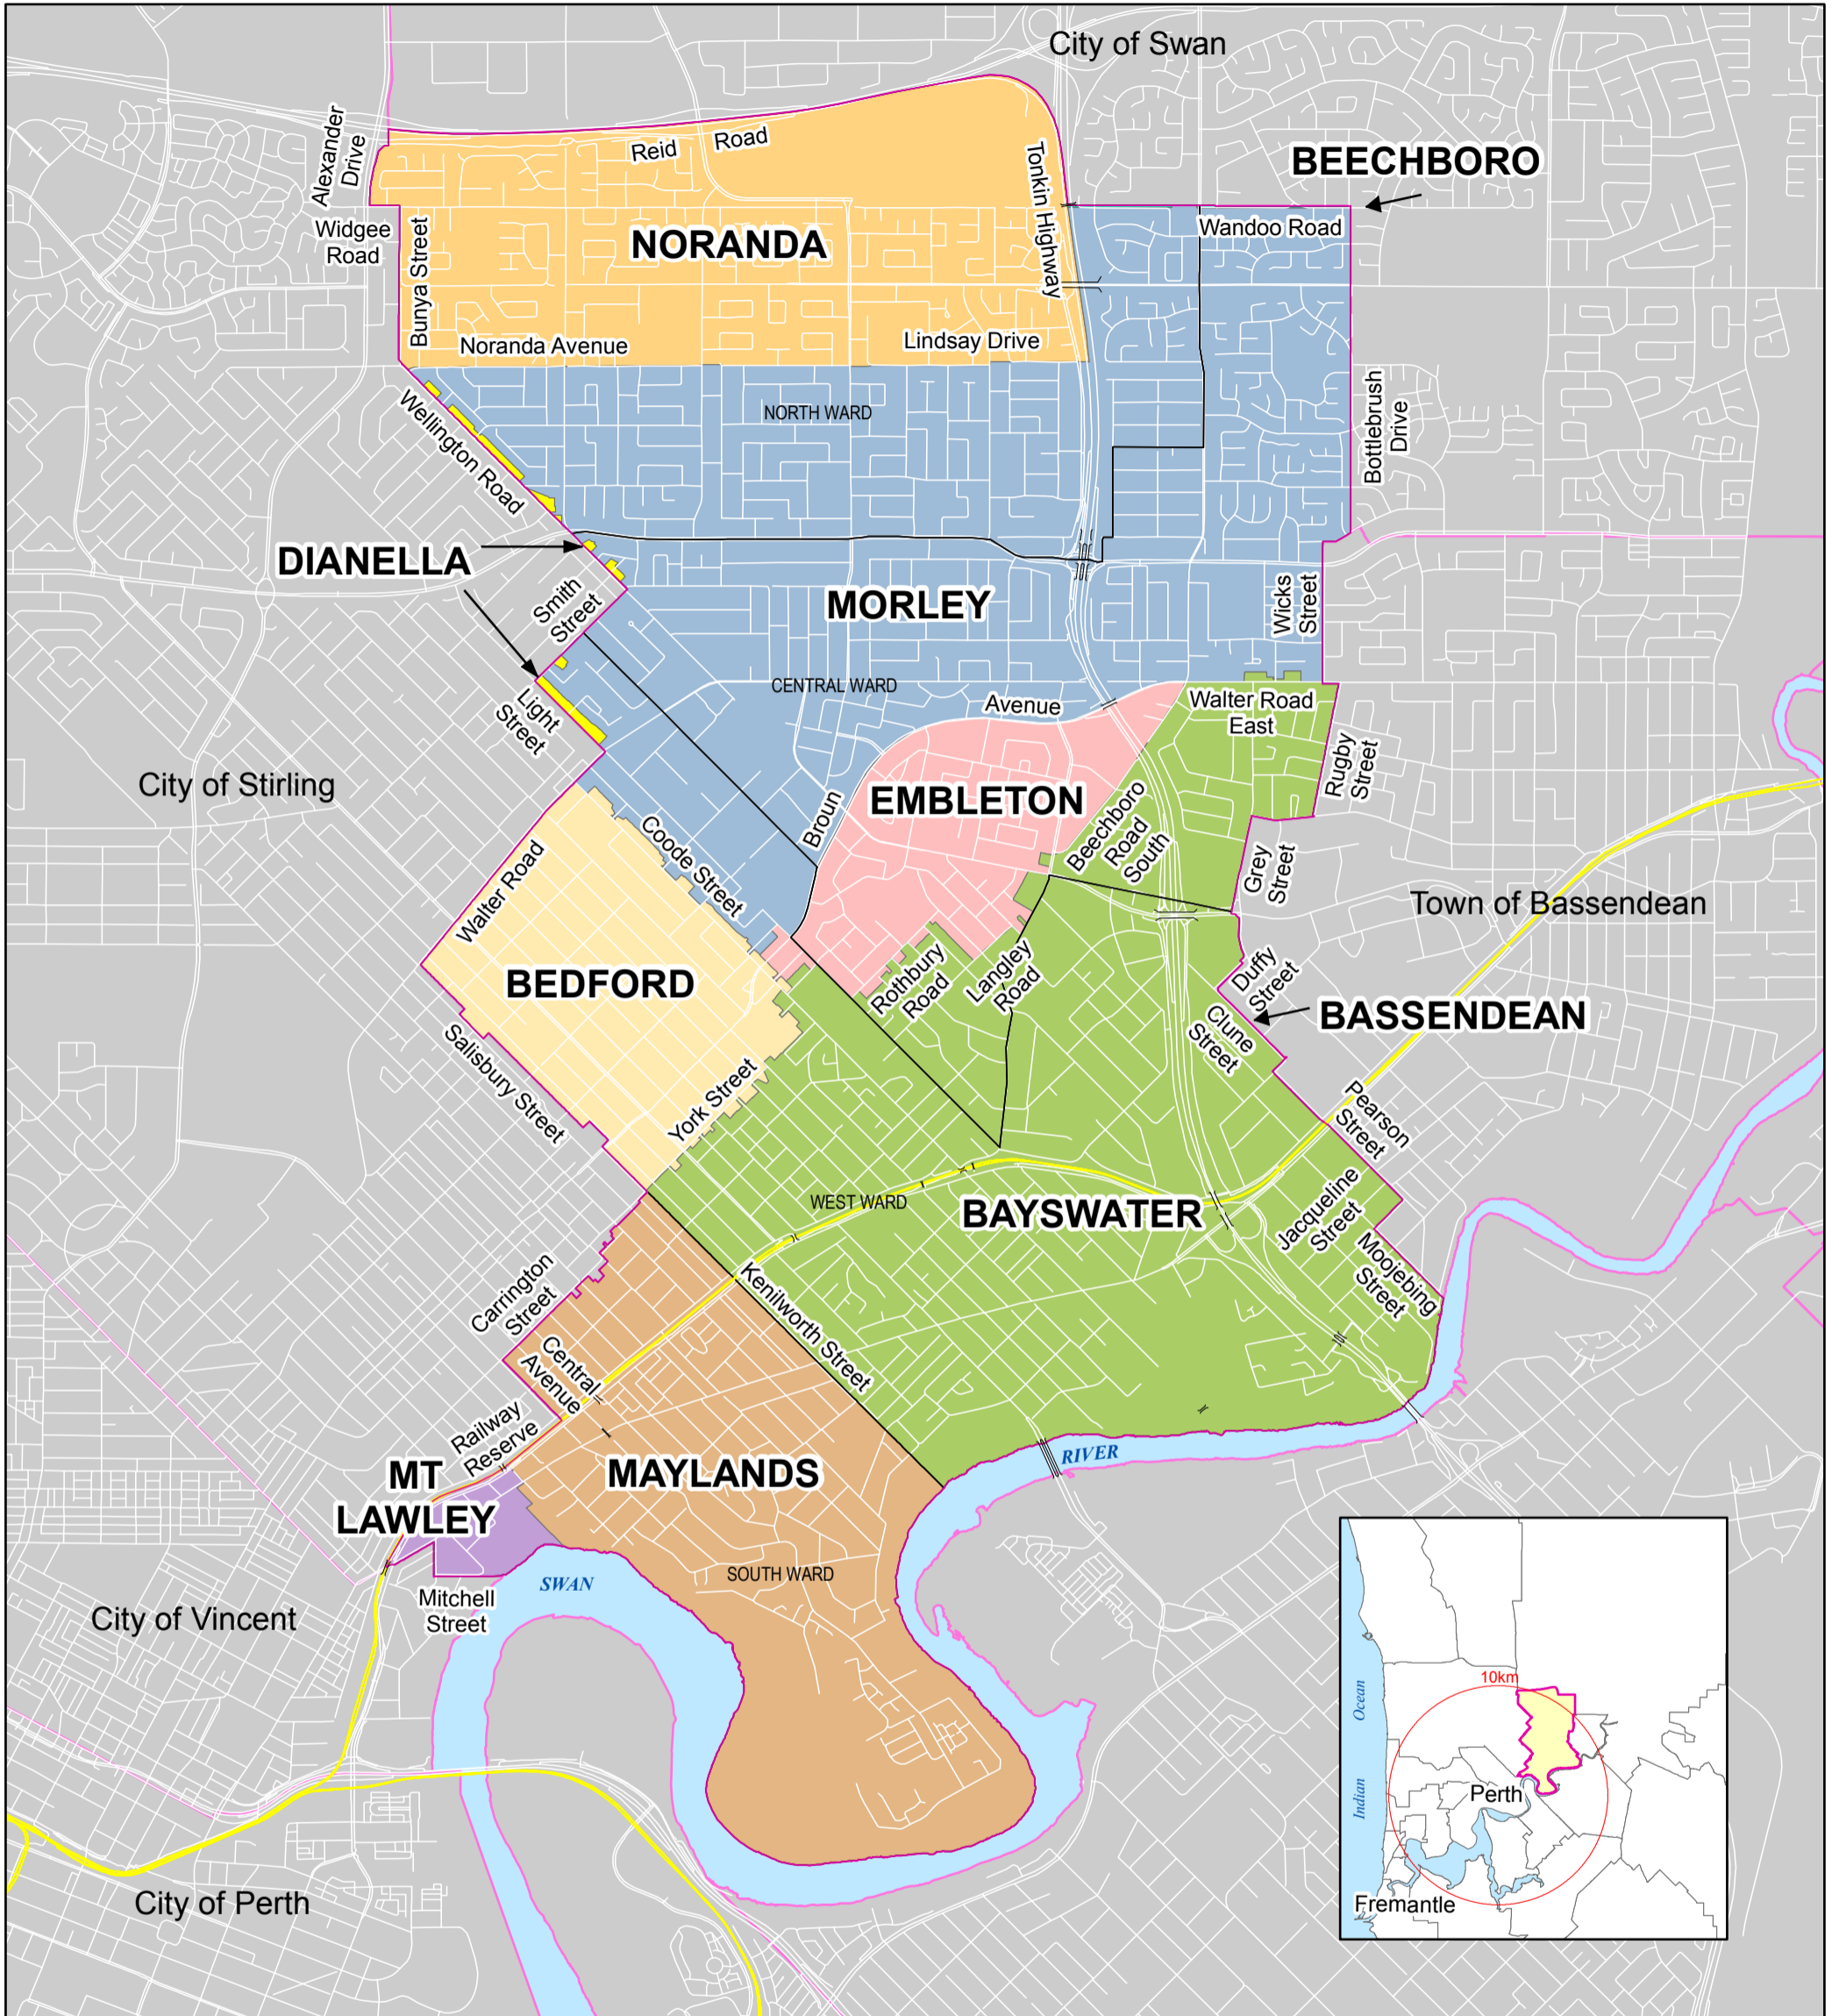

City of Bayswater, Perth WA - Suburbs 2019

Legend		
■ BAYSWATER Area 9.83km ² Part Central Ward Part West Ward	■ DIANELLA (Pt) Area 0.07km ² Part North Ward Part Central Ward Part West Ward	■ MORLEY (Pt) Area 10.39km ² Part North Ward Part Central Ward Part West Ward
■ BEDFORD Area 2.33km ² Part West Ward	■ EMBLETON Area 1.71km ² Part Central Ward Part West Ward	■ MT LAWLEY (Pt) Area 0.31km ² Part South Ward
■ BEECHBORO (Pt) Area 0.01km ² Part Central Ward Part North Ward	■ MAYLANDS Area 4.99km ² Part South Ward	■ NORANDA Area 4.93km ² North Ward
■ BASSENDEIAN (Pt) Area 0.01km ² Part West Ward		

City of Bayswater Suburb Layout

Compiled by: Asset & Mapping Services
City of Bayswater
Map Scale: 1:49:000 (at ISO A4 sheet size)
Source data - Data WA 2019

City of Bayswater 2019