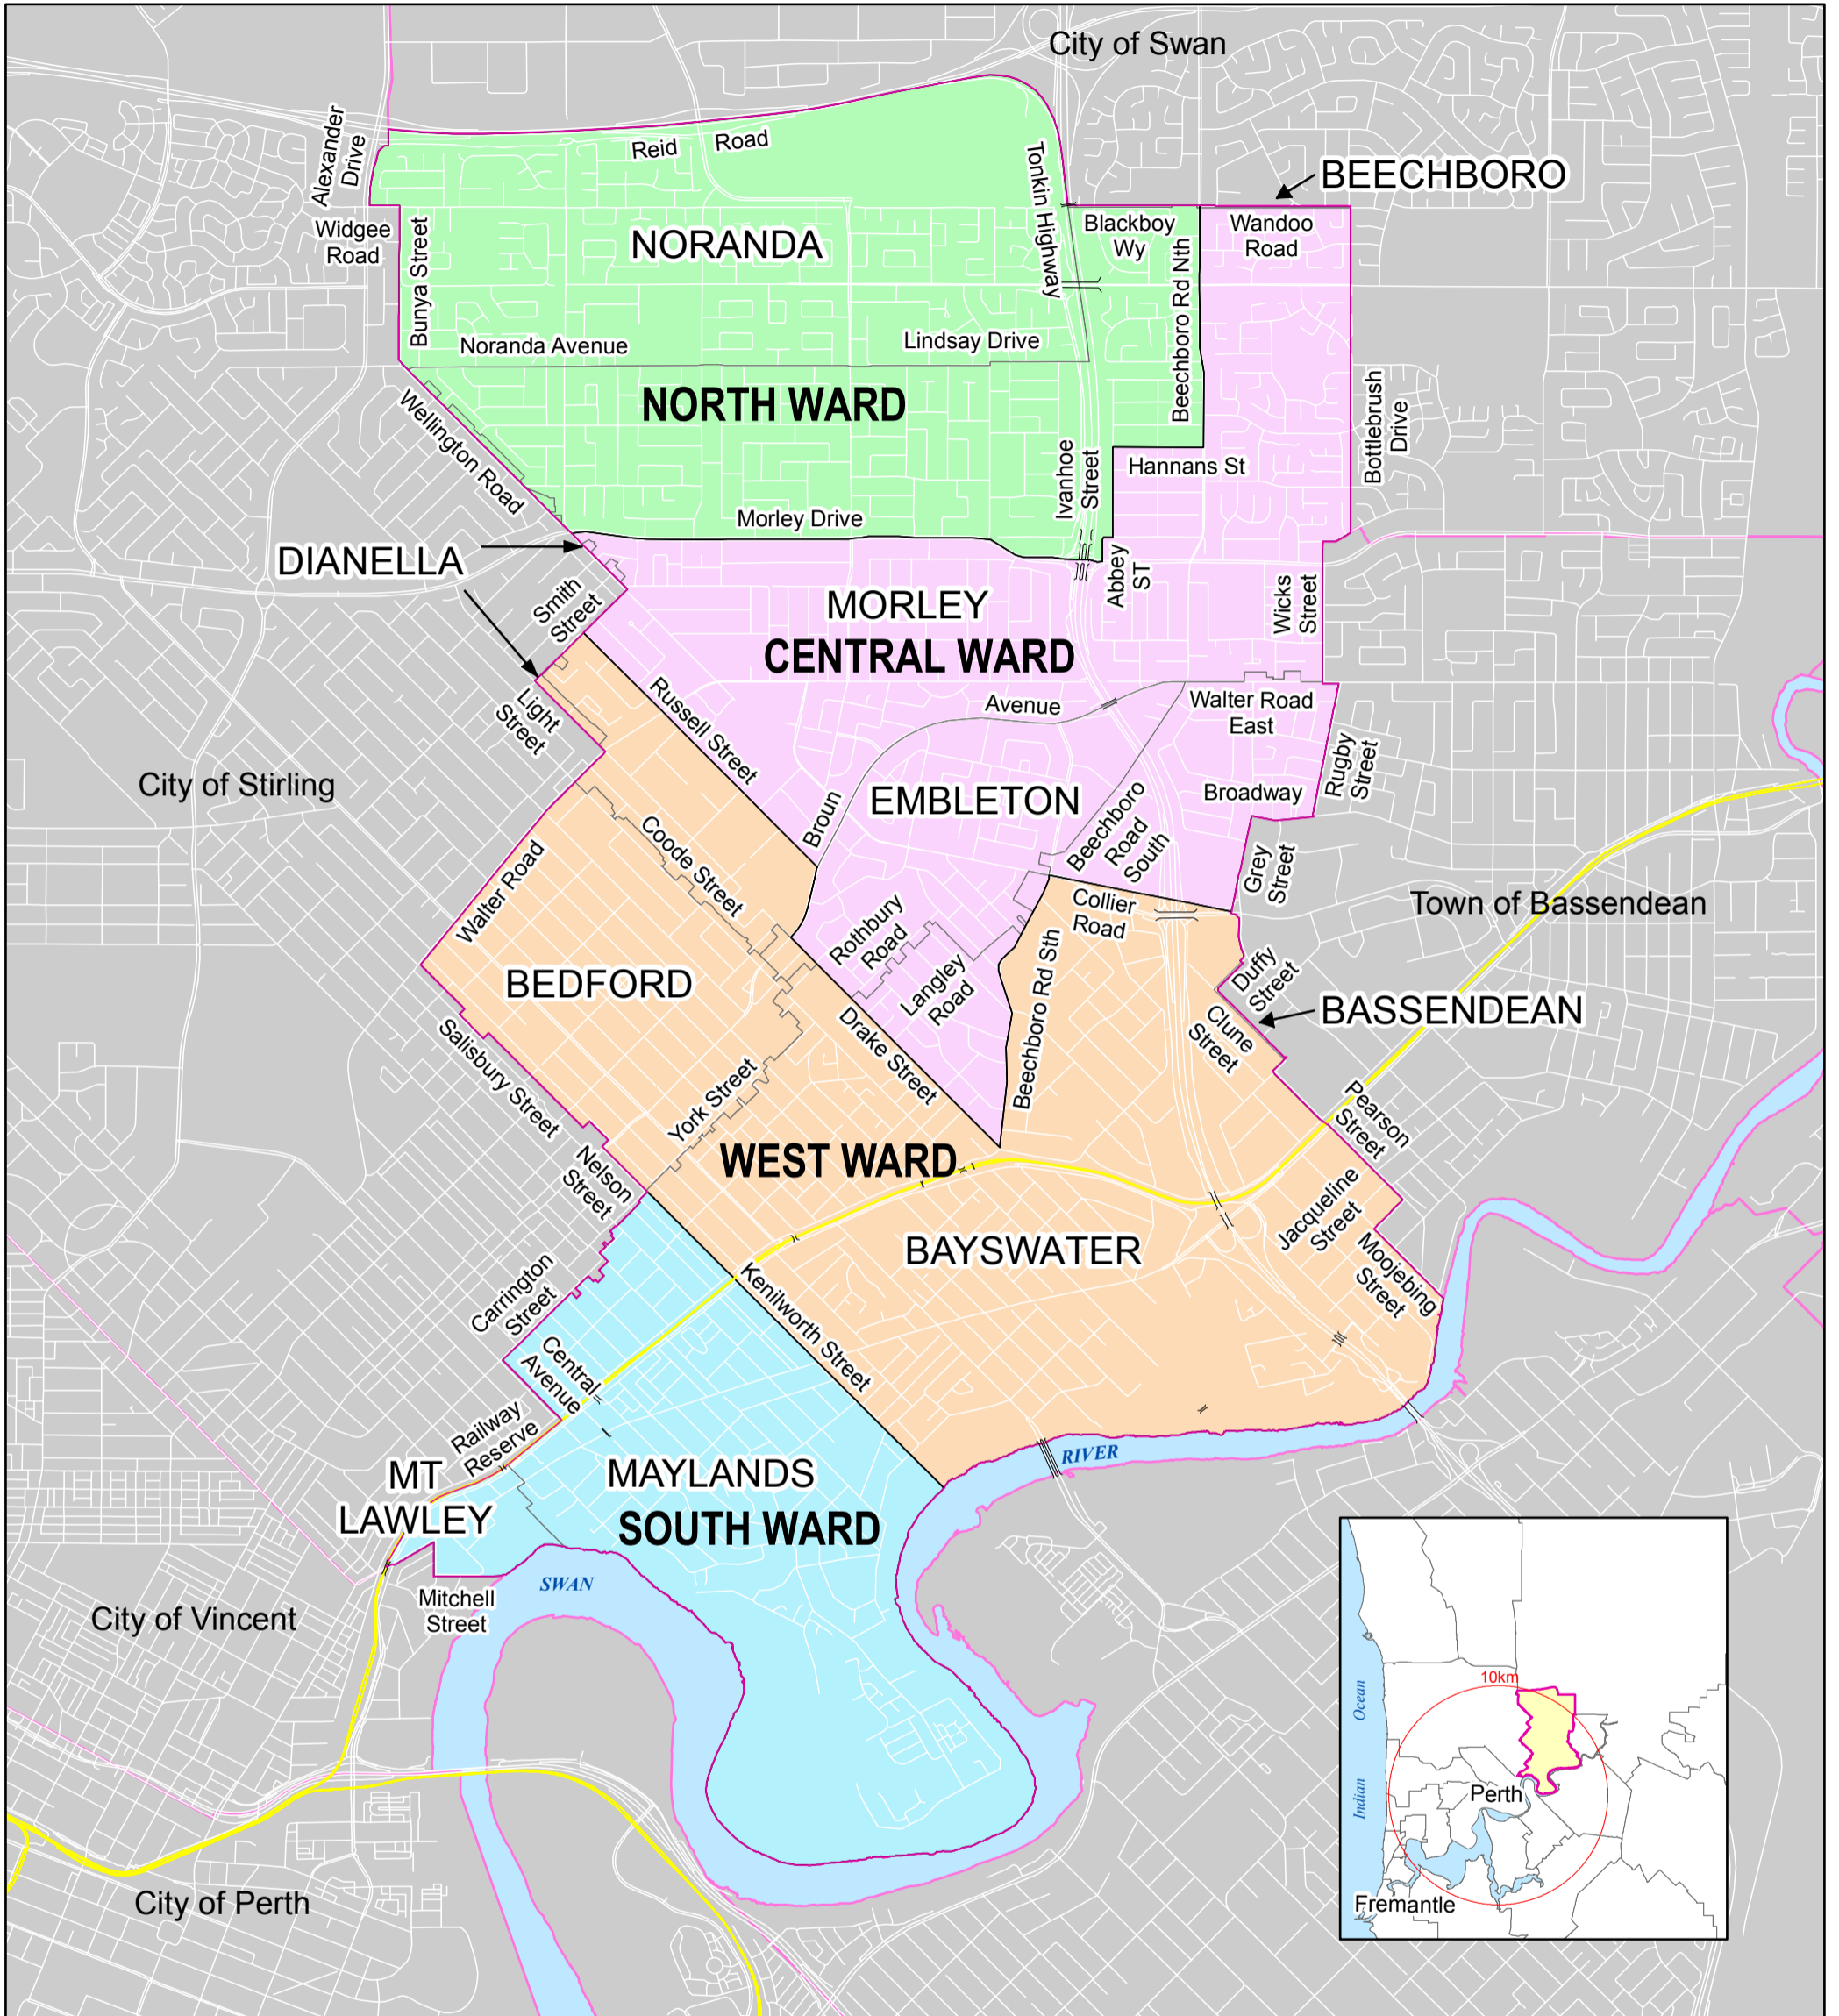

City of Bayswater, Perth WA - Electoral Wards 2019

Legend	
■ North Ward Area 9km ² Noranda Part Morley Part Dianella Part Beechboro	■ West Ward Area 11km ² Part Bayswater Bedford Part Embleton Part Morley Part Dianella Part Bassendean
■ Central Ward Area 9km ² Part Morley Part Embleton Part Bayswater Part Dianella Part Beechboro	■ South Ward Area 5km ² Maylands Part Mt Lawley

City of Bayswater Electoral Ward Layout

0 375 750 1,500 2,250 3,000 Meters

Compiled by: Asset & Mapping Services
City of Bayswater

Map Scale: 1:49:000 (at ISO A4 sheet size)

Source data -
Data WA 2019

City of Bayswater 2019