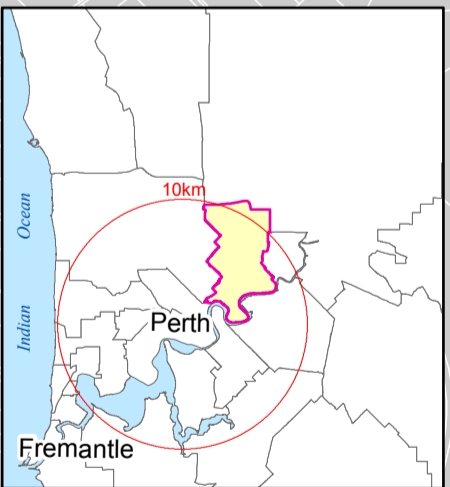

City of Bayswater, Perth WA - Electoral Wards 2019

Legend	
■ North Ward Area 9km ² Noranda Part Morley Part Dianella Part Beechboro	■ West Ward Area 11km ² Part Bayswater Bedford Part Embleton Part Morley Part Dianella Part Bassendean
■ Central Ward Area 9km ² Part Morley Part Embleton Part Bayswater Part Dianella Part Beechboro	■ South Ward Area 5km ² Maylands Part Mt Lawley

City of Bayswater Electoral Ward Layout

0 375 750 1,500 2,250 3,000 Meters

Compiled by: Asset & Mapping Services
City of Bayswater

Map Scale: 1:49:000 (at ISO A4 sheet size)

Source data -
Data WA 2019

City of Bayswater 2019