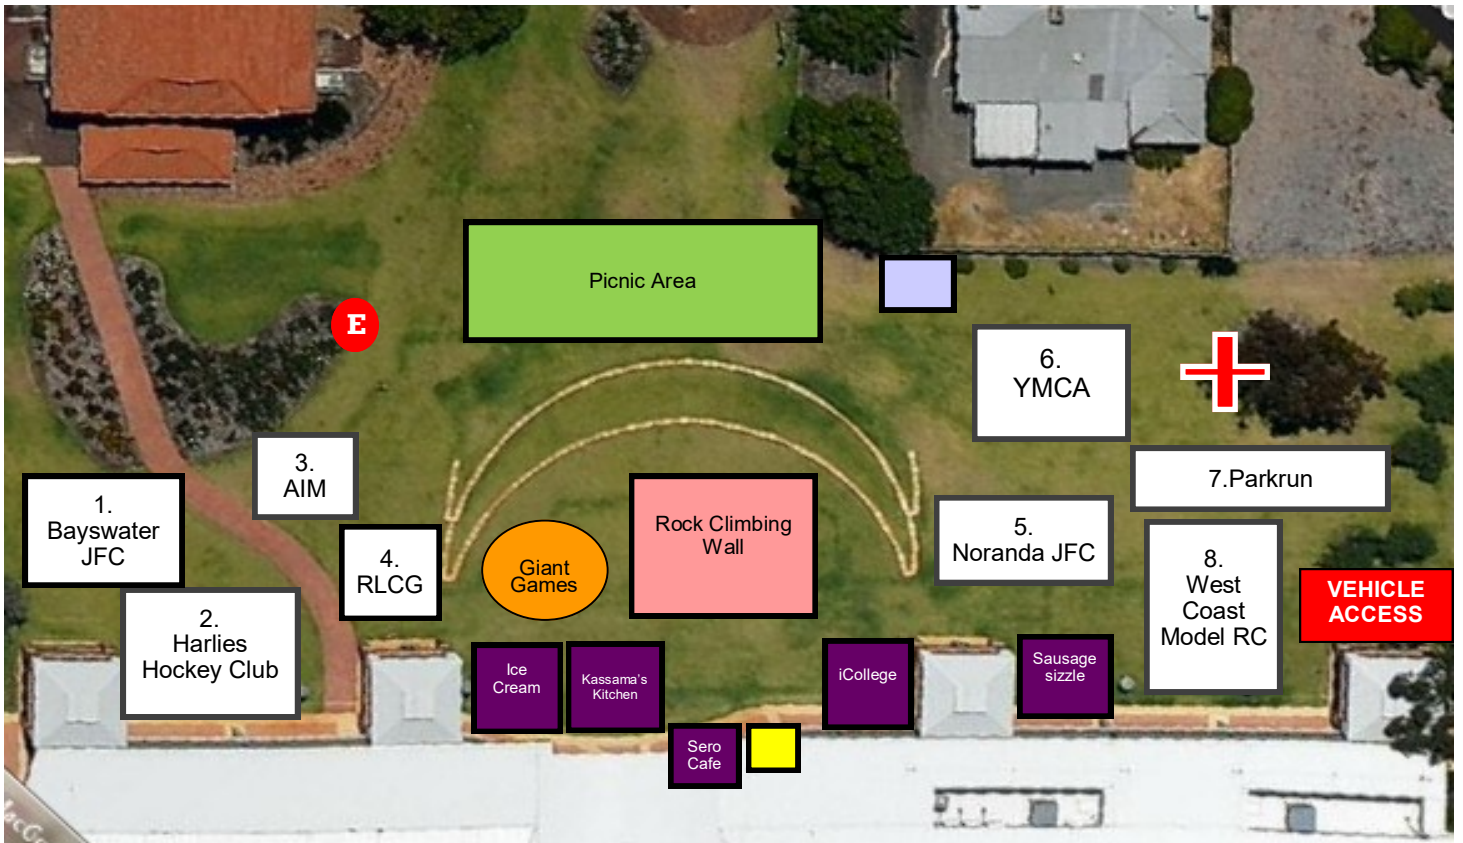

Guildford Road

Eighth Avenue

Ninth Avenue

Car park (rear of building)

# KEY

Door/Emergency Exits	
Picnic Area	
Face Painting	
Rock Climbing Wall	
Giant Games	
Live Musician	
First Aid	
Water	
Toilets	
Food Vendors	
City of Bayswater Welcome Desk	
Emergency Assembly Point	

## Community Hall:

Quiet zone &  
Fitness & Relaxation Classes  
(See activity timetable for times)

## Main Hall:

13. Main Stage
14. Platinum Taekwondo
15. Catch Music
16. Russian Social Club of WA
17. Perth Wing Chun
18. Bayswater Waves/The RISE
19. Umbrella Multicultural Community Care
20. University of the Third Age
21. Helen O'Grady Drama School
22. Maylands Tennis Club
23. Silver Chain
24. Therapy Focus
25. Mission Australia
26. Bayswater Tennis Club
27. ANA Rowing
28. Bayswater Toy Library
29. Australian Model Railway Association
30. Rainbow: The Multicultural Aged Care Program