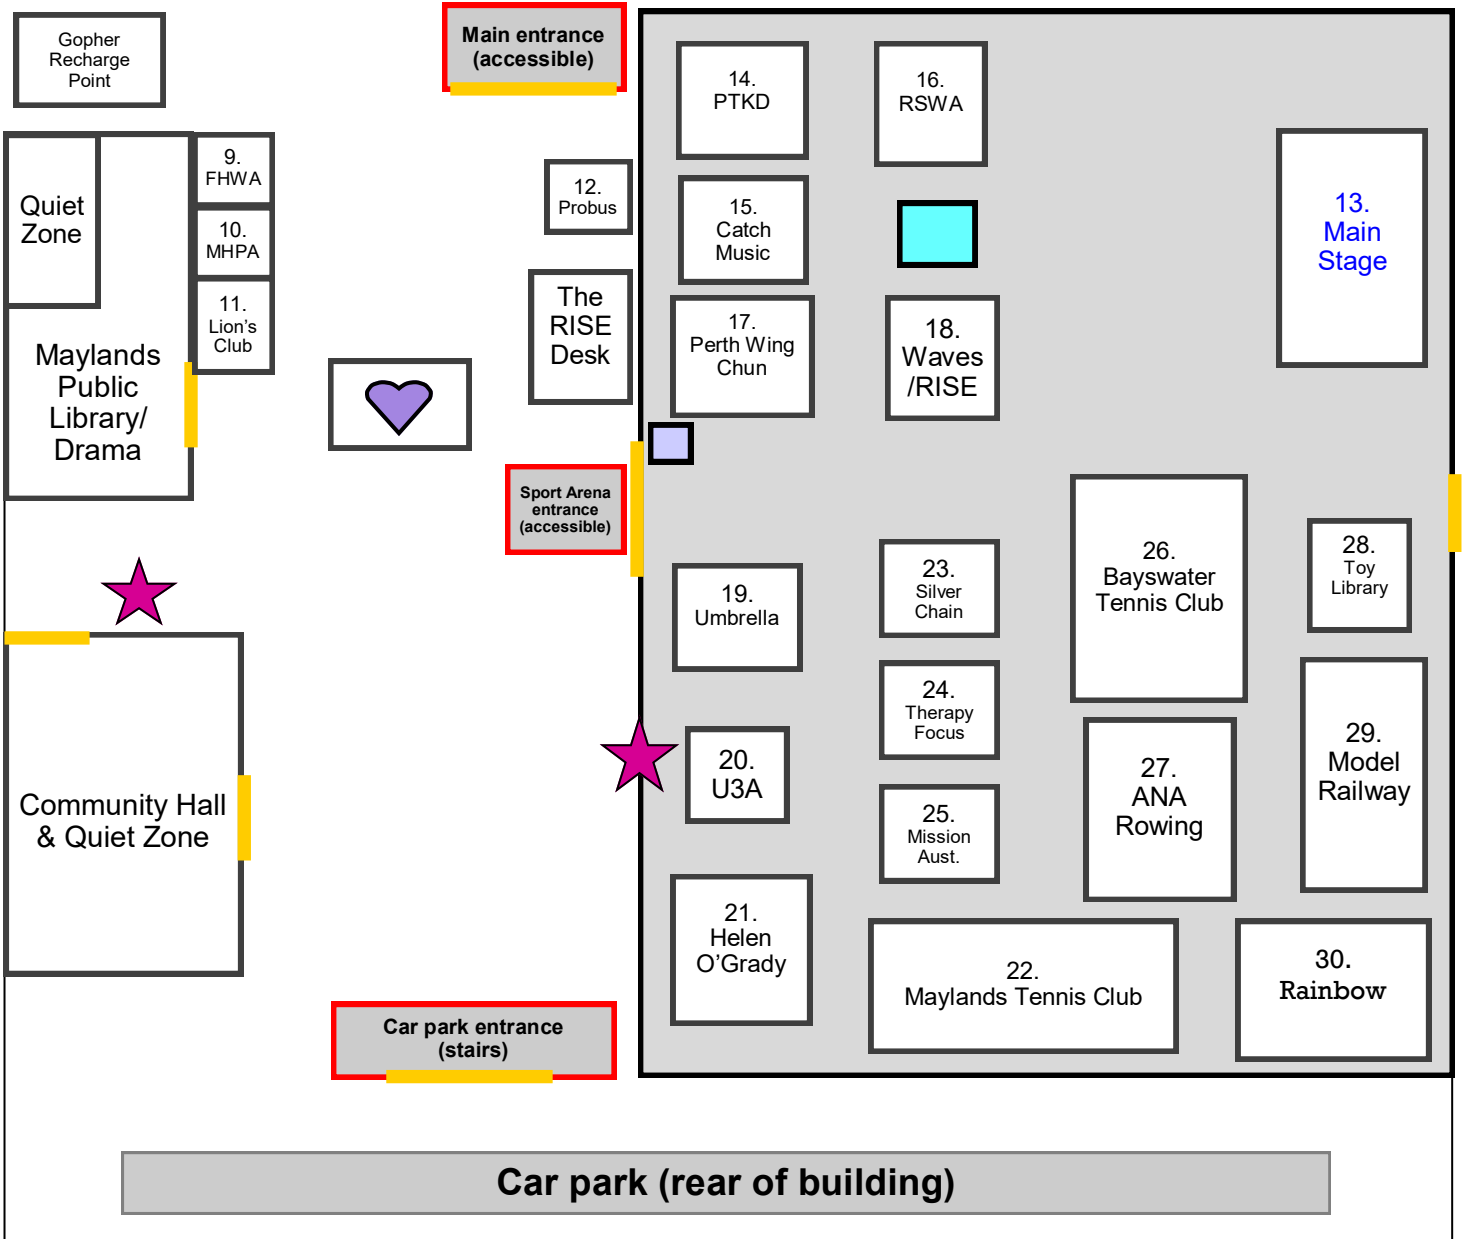

Guildford Road

Eighth Avenue

Ninth Avenue

Car park (rear of building)

# KEY

Door/Emergency Exits	
Picnic Area	
Face Painting	
Rock Climbing Wall	
Giant Games	
Live Musician	
First Aid	
Water	
Toilets	
Food Vendors	
City of Bayswater Welcome Desk	
Emergency Assembly Point	